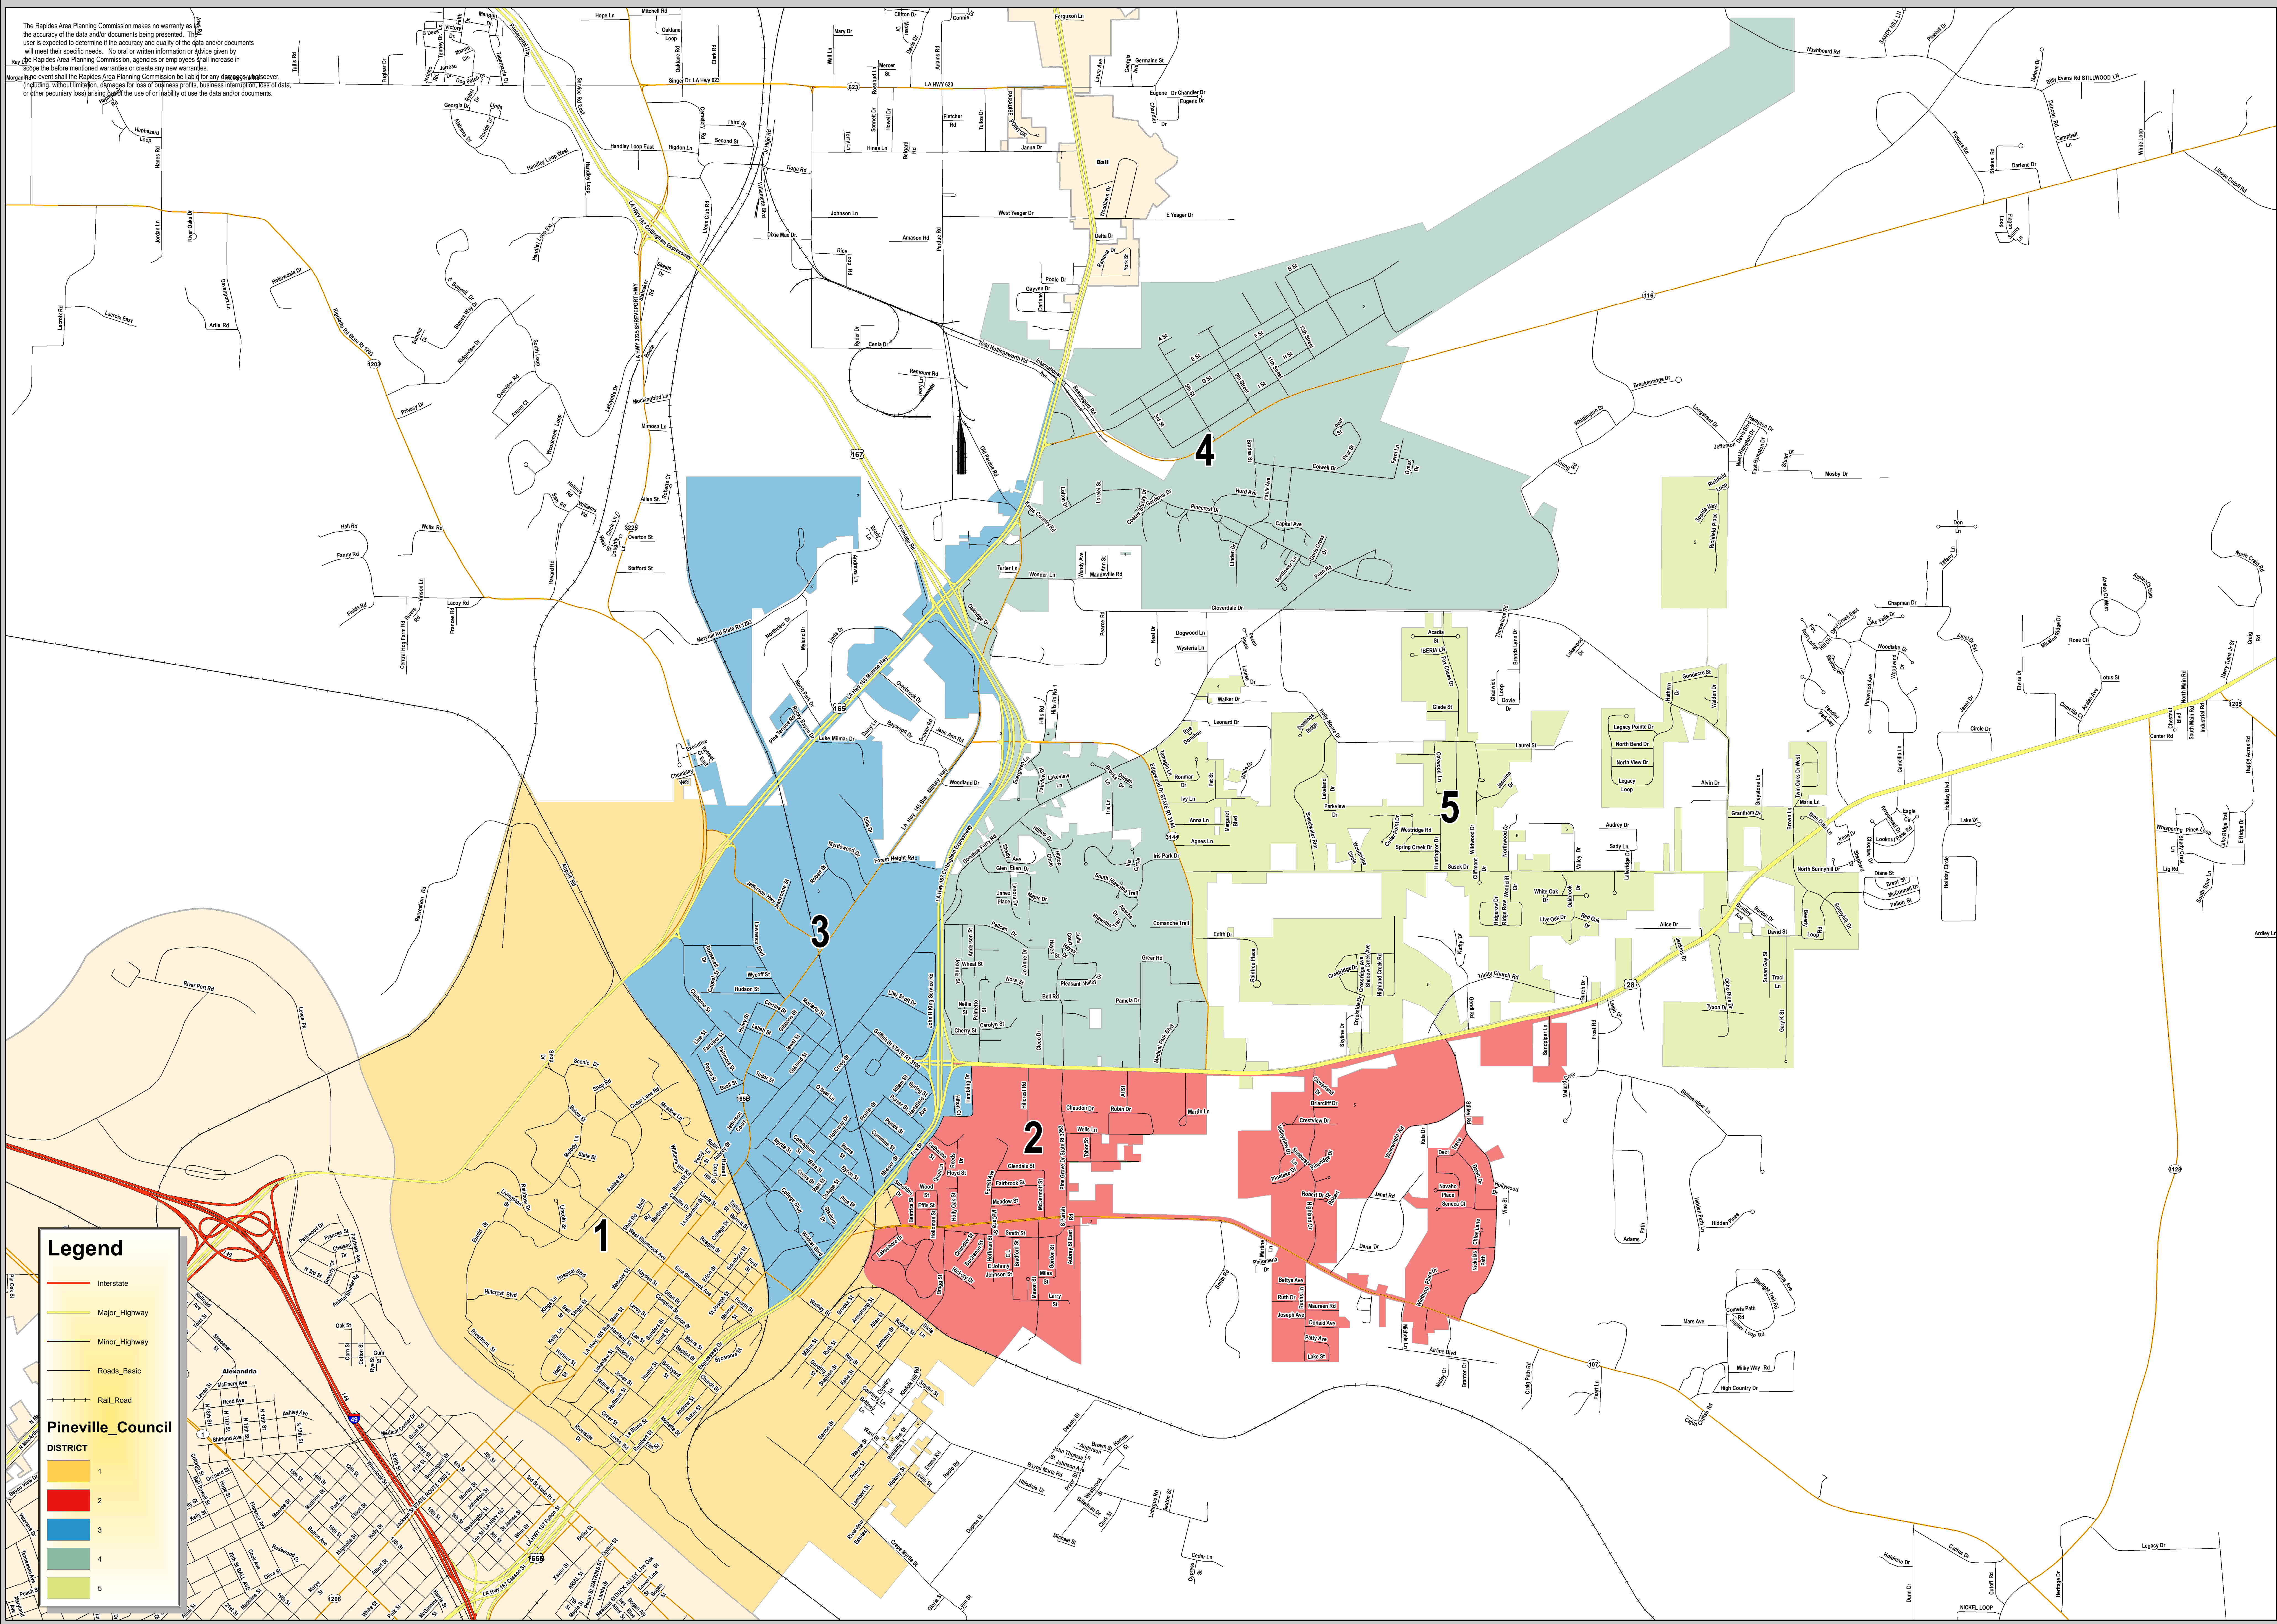

Legend

- Interstate
- Major_Highway
- Minor_Highway
- Roads_Basic
- Rail_Road

Pineville_Council

DISTRICT

- 1
- 2
- 3
- 4
- 5

Rapides Parish GIS Department
318.487.5401
For questions on this map, or information on other maps available, contact our office or email - jamie@rapc.info

Pineville Council Districts

Rapides Area Planning Commission
318.487.5401
This map available in our online GIS at <http://www.rapc.info>